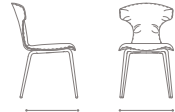

44 / 17¹/₄   47 / 18¹/₂
58 / 22³/₄   51 / 20"

5559095

wood legs

105 / 41¹/₄
77 / 30³/₄"